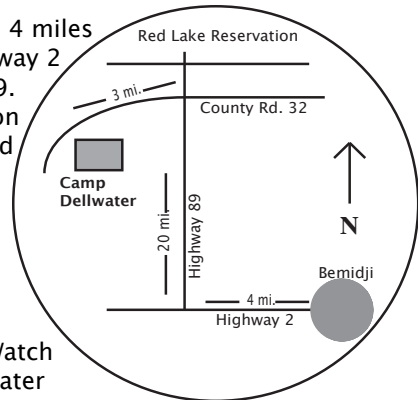

MINNESOTA
www.50states.com

Camp Dellwater is located
27 miles northwest of Bemidji, MN

Directions:

From Bemidji, drive 4 miles West on State Highway 2 to State Highway 89. Turn right (North) on Hwy 89 and proceed 20 miles to County Rd 32 (mile marker 20 is at this intersection). Turn left (West) on County Rd 32 and continue 3 miles. Watch for the Camp Dellwater sign on the left.